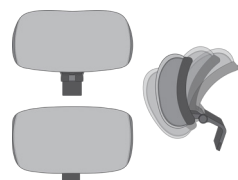

options

arms

Black roll back arm.

Black arm with 8-way adjustments.

Polished arm with 8-way adjustments.

Black straight upright arm.

Black full function arm with integrated arm width adjustment

bases

Standard black nylon 5-star swivel base.

Polished aluminum 5-star swivel base.

Brushed aluminum 5-star swivel base.

← Each base can pair with a stool kit/foot ring.

headrest

Intuitive articulating height adjustable headrest.