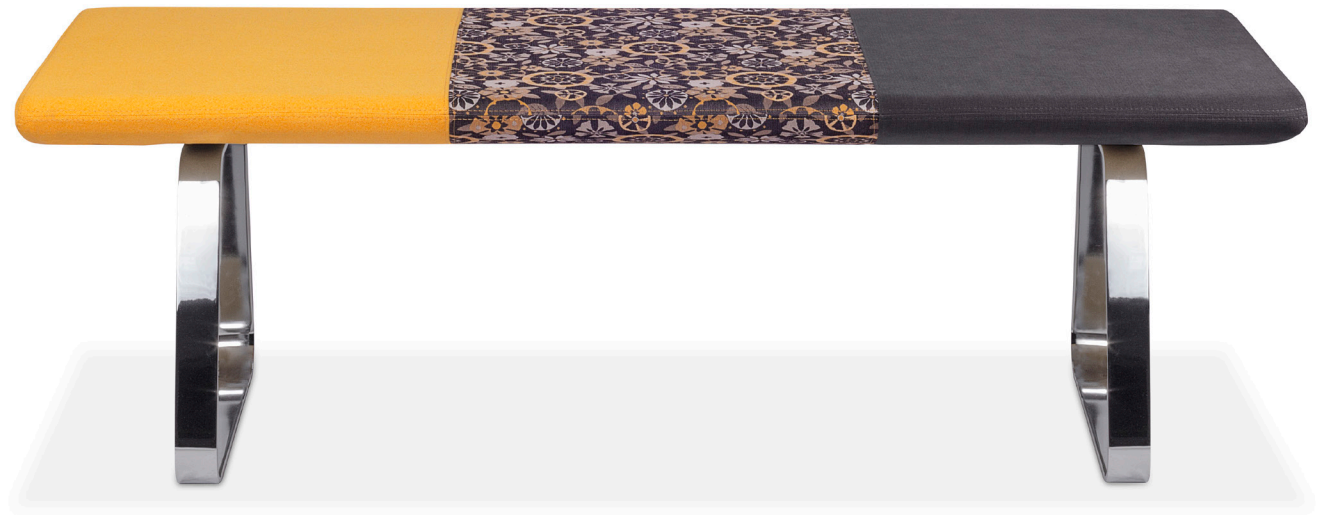

Chico benches

low-profile seats that elevate a space

via[®]
SEATING

great things happen in a chair

features

- Design delivers ample seating space without overpowering the room.
- Choice of 60" or 40" long length.
- Option to upholster the bench side wedge shapes and each seat section in different fabrics.
- 2000 lb max weight.
- 6 year warranty.

Design by
Hindenes, Berg
& Knudsen

Studio KBH is made up of designers Steinar Hindenes, Anders Berg and Petter Knudsen. The trio were all educated at Bergen Academy of Art

and Design. KBH mainly works with furniture, product and interior designs, but is also involved in a series of project based design initiatives. In partnership with manufacturers, they aim to create material and production driven objects with a distinct character.

options

bases

Brushed steel
fixed-height base.

Polished steel
fixed-height base.

via
SEATING

Please visit our website to find your local representative and browse additional options for this series.

VIASEATING.COM | 800.433.6614