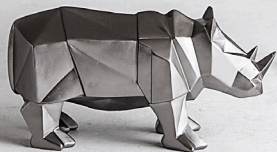

via[®]
SEATING

Chico benches

design by Studio KBH

Enjoy the sleek, low profile of the Chico style benches—available in two lengths: 40" or 60" long. Elevate a space with the dual upholstery options across their tops and curved edges. 1000 lb (40") to 2000 lb (60") weight capacity.