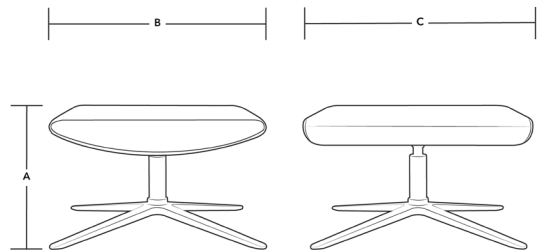

Specifications: Chairs

	BASE: #26POL, #26BLK	#2DISK
Dimensions		
A - Max Height	16.0"	15.0"
B - Max Width	20.0"	20.0"
C - Max Depth	22.5"	22.5"
Weights		
Weight Capacity	300 lb	300 lb
Product Weight	18.5 lb	20.7 lb
Textiles		
Full ottoman COM	0.7 yd	
Full ottoman COL	13.5 sq ft	
Each Wedge COM	0.1 yd	
Each Wedge COL	1.0 sq ft	
Surface COM	0.8 yd	
Surface COL	15.0 sq ft	