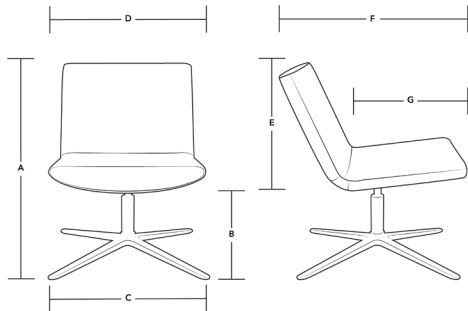

Chico

Chair key specification details & COM/COL
#945

Key Details

Quick Ship / 48-Hour Manufacturing

5 chairs made in 48 hours with stocked textiles. See viaseating.com/quick-ship/

Warranty

6 year warranty.
See viaseating.com/warranty/

Specifications: Chairs

BASE:	#33POL, #33BLK	#3DISK	#4OAK, #4WAL	#21XB, #21XS	#5OAK, #5WAL
Dimensions					
A - Max Height	30.0"	28.5"	35.0"	33.5"	34.5"
B - Seat to Floor	15.0"	13.5"	20.0"	18.0"	19.0"
C - Max Width	22.5"	22.5"	22.5"	22.5"	22.5"
D - Seat Width	22.5"	22.5"	22.5"	22.5"	22.5"
E - Backrest Height	19.5"	19.5"	19.5"	19.5"	19.5"
F - Max Depth	29.5"	29.5"	29.5"	29.5"	29.5"
G - Max Seat Depth	17.5"	17.5"	17.5"	17.5"	17.5"
Weights					
Weight Capacity	300 lb	300 lb	300 lb	300 lb	300 lb
Product Weight	29.5 lb	35.5"	25.5 lb	29.0"	31.0"
Textiles					
Full chair COM	1.32 yd				
Full chair COL	22.0 sq ft				
Each Wedge COM	0.15 yd				
Each Wedge COL	3.0 sq ft				
Back & Seat COM	1.0 yd				
Back & Seat COL	19.0 sq ft				