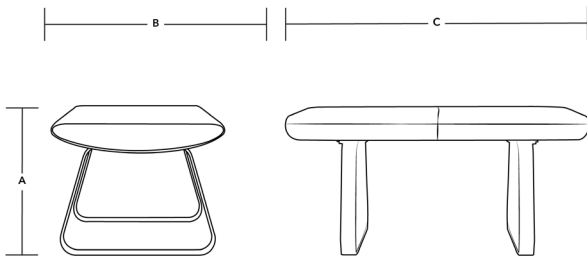

Specifications: Chairs

BENCHES:	#974	#976
Dimensions		
A - Max Height	18.5"	18.5"
B - Max Width	22.5"	22.5"
C - Max Depth	40.0"	60.0"
Weights		
Weight Capacity	1000 lb	2000 lb
Product Weight	65.5 lb	80.6 lb
Textiles		
Full bench COM	1.3 yd	1.86 yd
Full bench COL	21.5 sq ft	31.0 sq ft
Each Wedge COM	0.15 yd	0.15 yd
Each Wedge COL	1.0 sq ft	1.0 sq ft
Each Seat COM	0.7 yd	0.7 yd
Each Seat COL	9.7 sq ft	9.7 sq ft

Need Support? COM/COL amounts are listed for a single product. We are happy to supply yardage requirement quotes for multiple (any more than 1) chair orders, as material cost savings may be realized. Please call 1-800-433-6614 or contact your CAS support at West (CSWest@viaseating.com), South (CSSouth@viaseating.com), North (CSNorth@viaseating.com) or Canada (cscanada@viaseating.com).