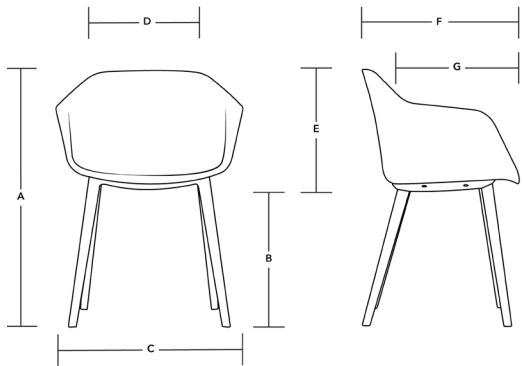

Build Model String

 1 2 3 4 4A 3A*

Example:

510-23-4US-FA-GR A (ORIGIN JET)

*Note: Textile detail is always listed at the end.

Quoting is easiest with Via's online quote software that renders & prices your model in real time. Scan the QR code or visit <https://viaseating.com/spec-it/#/coleuri>

Coleurí

All chair, COM/COL & arm specification details
#510

Key Details

Warranty

6 year warranty.
See viaseating.com/warranty/

Specifications: Chairs

	#510	
UPHOLSTERY?:	/	4US
Dimensions		
A - Max Height	32.0"	32.0"
B - Seat to Floor	18.5"	19.0"
C - Max Width	23.5"	23.5"
D - Seat Width	17.5"	17.5"
E - Backrest Height	15.5"	15.5"
F - Max Depth	20.0"	20.0"
G - Max Seat Depth	16.5"	16.5"
Weights		
Weight Capacity	300 lb	300 lb
Product Weight	13.6 lb	14.5 lb
Textiles		
Seat COM (fabric/vinyl)	N/A	0.57 yd
Seat COL	N/A	2.88 sq ft

Specifications: Arms

	ARM
Dimensions	
J - Armrest Length	10.0"
K - Armrest Height	9.5"
L - Armrest Width	23.5"
M - Width Between Armrests	20.0"
Weights	
Product Weight	N/A

Need Support? COM/COL amounts are listed for a single product. We are happy to supply yardage requirement quotes for multiple (any more than 1) chair orders, as material cost savings may be realized. Please call 1-800-433-6614 or contact your CAS support at West (CSWest@viaseating.com), South (CSSouth@viaseating.com), North (CSNorth@viaseating.com) or Canada (cscanada@viaseating.com).