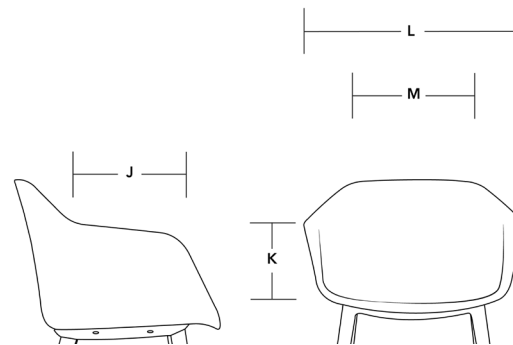

Build Model String

 1 2 3 4 4A 3A*

Example:

510-23-4US-FA-GR A (ORIGIN JET)

*Note: Textile detail is always listed at the end.

Quoting is easiest with Via's online quote software that renders & prices your model in real time. Scan the QR code or visit <https://viaseating.com/spec-it/#/coleuri>

Coleurí

All chair, COM/COL & arm specification details
#510

Key Details

Warranty

6 year warranty.
See viaseating.com/warranty/

Specifications: Chairs

	#510	
UPHOLSTERY?:	/	4US
Dimensions		
A - Max Height	32.0"	32.0"
B - Seat to Floor	18.5"	19.0"
C - Max Width	23.5"	23.5"
D - Seat Width	17.5"	17.5"
E - Backrest Height	15.5"	15.5"
F - Max Depth	20.0"	20.0"
G - Max Seat Depth	16.5"	16.5"
Weights		
Weight Capacity	300 lb	300 lb
Product Weight	13.6 lb	14.5 lb
Textiles		
Seat COM (fabric/vinyl)	N/A	0.57 yd
Seat COL	N/A	2.88 sq ft

Specifications: Arms

	ARM
Dimensions	
J - Armrest Length	10.0"
K - Armrest Height	9.5"
L - Armrest Width	23.5"
M - Width Between Armrests	20.0"
Weights	
Product Weight	N/A

Need Support? COM/COL amounts are listed for a single product. We are happy to supply yardage requirement quotes for multiple (any more than 1) chair orders, as material cost savings may be realized. Please call 1-800-433-6614 or contact your CAS support at West (CSWest@viaseating.com), South (CSSouth@viaseating.com), North (CSNorth@viaseating.com) or Canada (cscanada@viaseating.com).