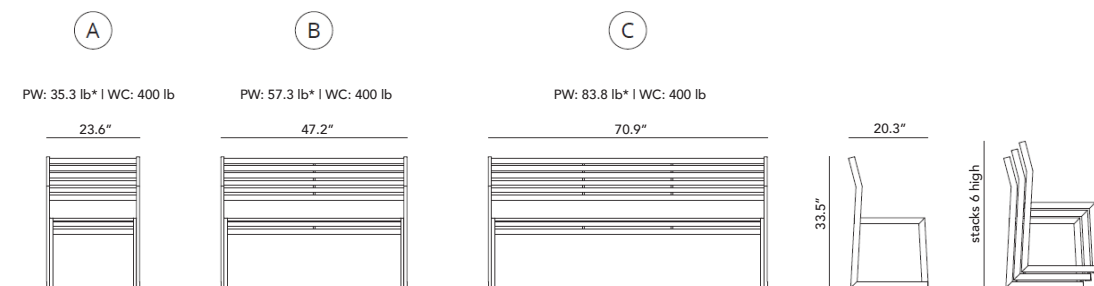

Panca con schienale 1 posto + 2 posti + 3 posti / 1-seater + 2-seater + 3 seater bench with backrest

* Imballo escluso / *packaging excluded*