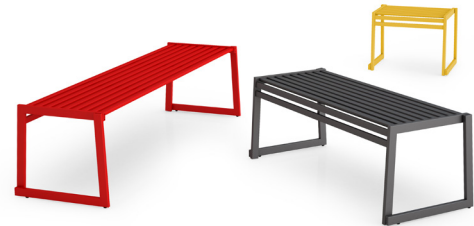

CORTINA.026

Flat bench

DESIGN Basaglia & Rota Nodari

Add an archetypal look with the stackable flat bench from the Cortina.026 collection by designers Basaglia & Rota Nodari. The benches are available in three lengths: 600 mm, 1200 mm & 1800 mm. Each stack 6 high. Suitable for indoor use or outdoor public spaces with an optional ground-fixing system. Their hot-dip galvanized steel construction delivers a durable and lasting solution.

60 cm long armless flat chair / 120 cm long armless flat bench / 180 cm long armless flat bench

CORTINA.026

Bench with backrest

DESIGN Basaglia & Rota Nodari

Add an archetypal look with the stackable bench with a backrest from the Cortina.026 collection by designers Basaglia & Rota Nodari. The benches are available in two lengths: 1200 mm & 1800 mm and are complimented by the 600 mm across single seat version. Each stack 6 high. Suitable for indoor use or outdoor public spaces with an optional ground-fixing system. Their hot-dip galvanized steel construction delivers a durable and lasting solution.