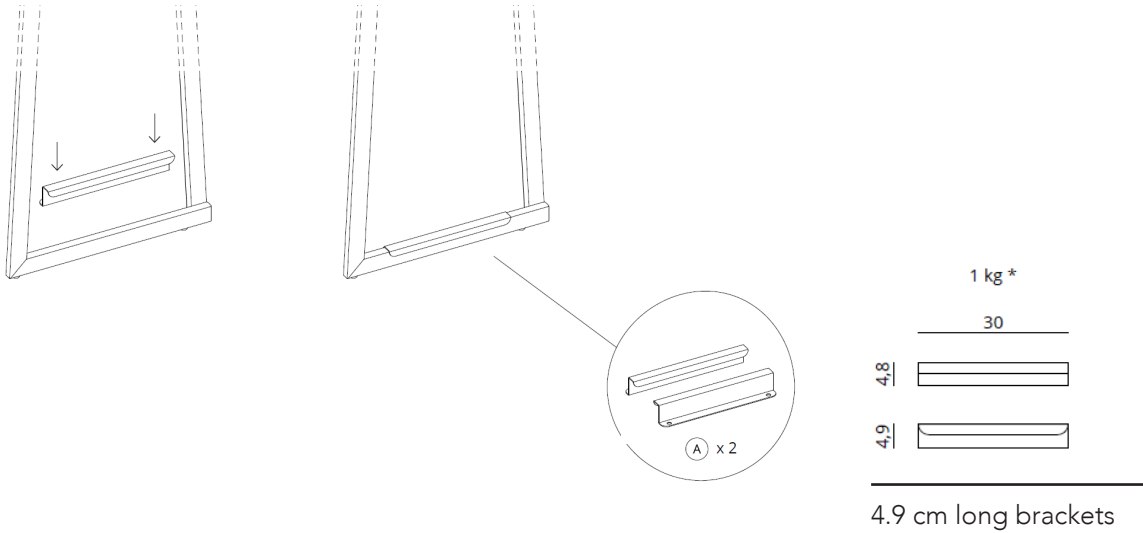

Additional Options

Optional Ground Mounting

OPTION	PART #	DESCRIPTION	LIST PRICE $
Ground fixing brackets	-DC10	Set of 2 ground fixing brackets color matched to the product frame(s).	$281

Product Assembly

OPTION	PART #	DESCRIPTION	LIST PRICE $
Fully Assembled	-FA	Models arrive fully assembled.	$0

Dimensions

The below dimensions were recorded by the URBANTIME® team using centimeters (cm) for distances & kilograms (kg) for product weight as the unit of measurement. Note, packaging not included.