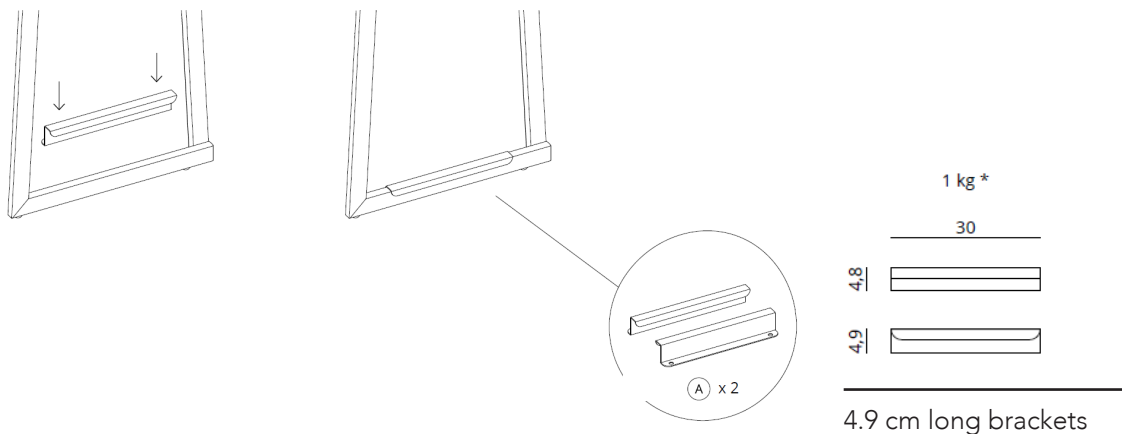

BASE MODEL	PART #	FINISH	LIST PRICE $
Rectangular table (180cm x 72.4cm) Max Weight: 200 lb	D240-1	Black - Pantone Black, RAL 9005	$2797
	D240-2	Anthracite - Speckled texture, RAL 7024	$2797
	D240-3	White - Pantone 705, RAL 9003	$2797
	D240-9	Sand - Pantone Warm Grey 5 C, RAL 7032	$2797
	D240-7	Light Blue - Pantone 5405, RAL 5023	$2797
	D240-4	Red - Pantone 187, RAL 3000	$2797
	D240-6	Yellow - Pantone 124, RAL 1004	$2797

Additional Options

Optional Ground Mounting

OPTION	PART #	DESCRIPTION	LIST PRICE $
Ground fixing brackets	-DC10	Set of 2 ground fixing brackets color matched to the product frame(s).	$281