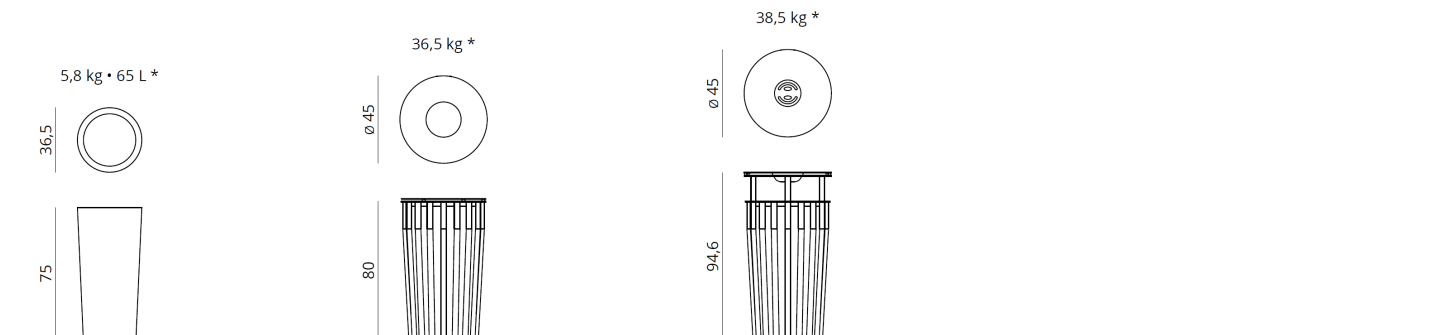

Product Assembly

OPTION	PART #	DESCRIPTION	LIST PRICE \$
Fully Assembled	-FA	Models arrive fully assembled.	\$0

Dimensions

The below dimensions were recorded by the URBANTIME® team using centimeters (cm) for distances & kilograms (kg) for product weight as the unit of measurement. Note, packaging not included.