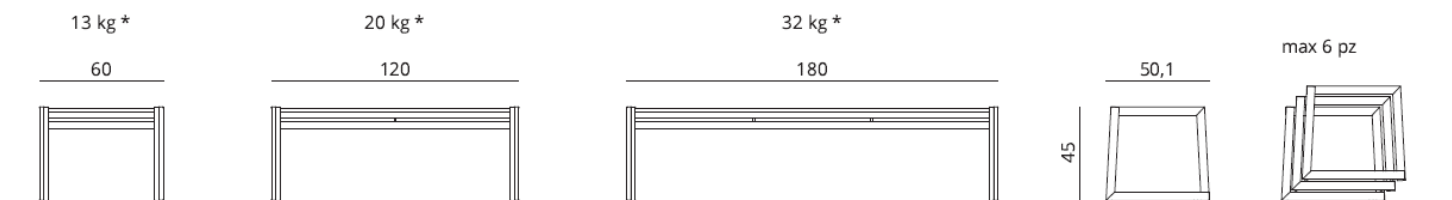

OPTION	PART #	DESCRIPTION	LIST PRICE \$
Fully Assembled	-FA	Models arrive fully assembled.	\$0

Dimensions

The below dimensions were recorded by the URBANTIME® team using centimeters (cm) for distances & kilograms (kg) for product weight as the unit of measurement. Note, packaging not included.

60 cm long armless flat chair / 120 cm long armless flat bench / 180 cm long armless flat bench

CORTINA.026

Bench with backrest

DESIGN Basaglia & Rota Nodari

Add an archetypal look with the stackable bench with a backrest from the Cortina.026 collection by designers Basaglia & Rota Nodari. The benches are available in two lengths: 1200 mm & 1800 mm and are complimented by the 600 mm across single seat version. Each stack 6 high. Suitable for indoor use or outdoor public spaces with an optional ground-fixing system. Their hot-dip galvanized steel construction delivers a durable and lasting solution.