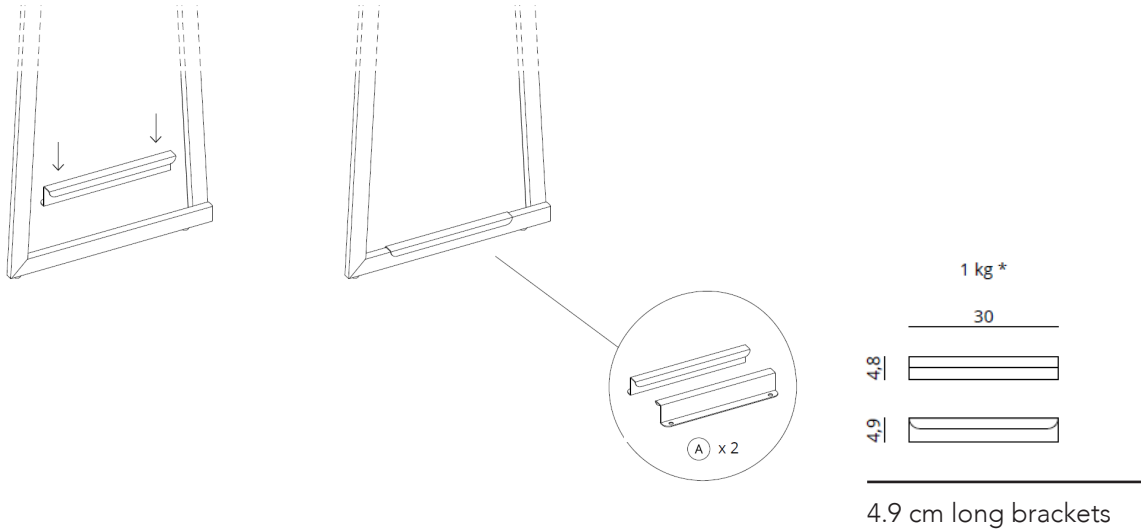

Additional Options

Optional Ground Mounting

OPTION	PART #	DESCRIPTION	LIST PRICE $
Ground fixing brackets	-DC10	Set of 2 ground fixing brackets color matched to the product frame(s).	$281

Product Assembly

OPTION	PART #	DESCRIPTION	LIST PRICE $
Fully Assembled	-FA	Models arrive fully assembled.	$0

Dimensions

The below dimensions were recorded by the URBANTIME® team using centimeters (cm) for distances & kilograms (kg) for product weight as the unit of measurement. Note, packaging not included.