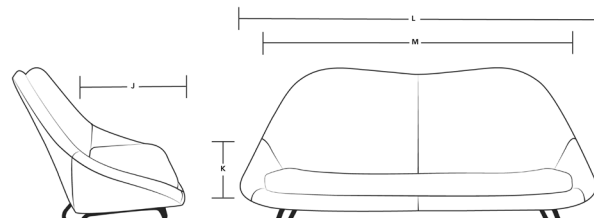

Specifications

BASE: #55XB, #55XS | #55OAK, #55WAL

Dimensions		
A - Max Height	38.0"	38.0"
B - Seat to Floor	18.5"	19.0"
C - Max Width	60.5"	60.5"
D - Seat Width	55.5"	55.5"
E - Backrest Height	25.5"	25.5"
F - Max Depth	32.5"	31.5"
G - Max Seat Depth	18.5"	18.5"

Weights

Weight Capacity	500 lb	300 lb
Product Weight	78.2 lb	92.0 lb

Textiles¹

Full Sofa COM	5.25 yd	5.25 yd
Full Sofa COL	75 sq ft	75 sq ft
Back COM	4.5 yd	4.5 yd
Back COL	59.5 sq ft	59.5 sq ft
Seat COM	1.25 yd	1.25 yd
Seat COL	15.5 sq ft	15.5 sq ft

ARM

Dimensions	
J - Armrest Length	17.5"
K - Armrest Height	7.0"
L - Armrest Width	60.5"
M - Width Between Armrests	57.0"

Weights	
Product Weight	N/A

Need Support? COM/COL amounts are listed for a single product. We are happy to supply yardage requirement quotes for multiple (any more than 1) chair orders, as material cost savings may be realized. Please call 1-800-433-6614 or contact your CAS support at West (CSWest@viaseating.com), South (CSSouth@viaseating.com), North (CSNorth@viaseating.com) or Canada (cscanada@viaseating.com).