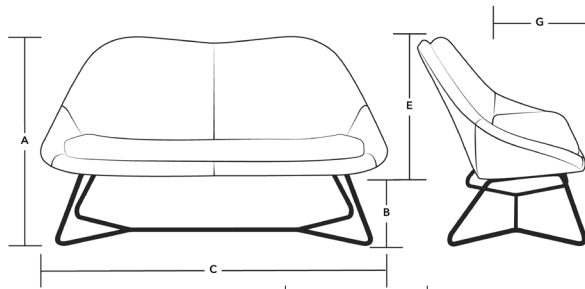

Build Model String

___ - ___ - ___ - ___ - ___ - ___
 1 2 2A 3 4 5

Example:

935-55XB-FELT-FA-GR A (ORIGIN JET)

Quoting is easiest with Via's online quote software that renders & prices your model in real time. Scan the QR code or visit <https://viaseating.com/spec-it/#/nebula>

Nebula

All stool, COM/COL & arm specification details
#935

Key Details

Quick Ship / 48-Hour Manufacturing

2 sofas made in 48 hours.
See viaseating.com/quick-ship/

Warranty

6 year warranty.
See viaseating.com/warranty/

Specifications

BASE: #55XB, #55XS | #55OAK, #55WAL

Dimensions		
A - Max Height	38.0"	38.0"
B - Seat to Floor	18.5"	19.0"
C - Max Width	60.5"	60.5"
D - Seat Width	55.5"	55.5"
E - Backrest Height	25.5"	25.5"
F - Max Depth	32.5"	31.5"
G - Max Seat Depth	18.5"	18.5"

ARM

Dimensions	
J - Armrest Length	17.5"
K - Armrest Height	7.0"
L - Armrest Width	60.5"
M - Width Between Armrests	57.0"

Weights	
Product Weight	N/A

Need Support? COM/COL amounts are listed for a single product. We are happy to supply yardage requirement quotes for multiple (any more than 1) chair orders, as material cost savings may be realized. Please call 1-800-433-6614 or contact your CAS support at West (CSWest@viaseating.com), South (CSSouth@viaseating.com), North (CSNorth@viaseating.com) or Canada (cscanada@viaseating.com).