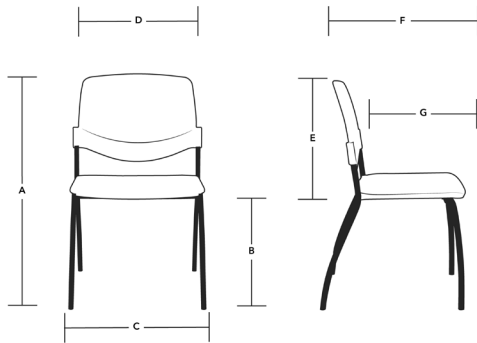

Key Details

Quick Ship / 48-Hour Manufacturing

20 carts made in 48 hours.
See viaseating.com/quick-ship/

Warranty

6 year warranty.
See viaseating.com/warranty/

Specifications

Dimensions	
A - Max Height	14.0"
B - Max Width	29.0"
C - Max Depth	28.0"
Weights	
Weight Capacity	140 lb
Product Weight	17.0 lb

Specifications: Chairs

UPHOLSTERY?:	POLY ONLY		6US		6USB	
	/	WH	/	WH	/	WH
CASTERS?:						
Dimensions						
A - Max Height	31.5"	32.0"	31.5"	32.0"	32.0"	32.5"
B - Max Seat to Floor	17.5"	17.5"	18.5"	19.0"	18.5"	19.0"
C - Max Width	18.0"	18.0"	18.0"	18.0"	18.0"	18.0"
D - Seat Width	18.0"	18.0"	18.0"	18.0"	18.0"	18.0"
E - Backrest Height	16.0"	16.0"	15.5"	15.5"	15.5"	15.5"
F - Max Depth	30.5"	30.5"	30.5"	30.5"	30.5"	30.5"
G - Max Seat Depth	16.0"	18.0"	18.0"	18.0"	17.0"	17.0"
Weights						
Weight Capacity	400 lb	350 lb	400 lb	350 lb	400 lb	350 lb
Product Weight	10.0 lb	10.0 lb	12.5 lb	12.5 lb	14.0 lb	14.5 lb
Stacking Heights						
Max on Floor	6	6	6	6	6	6
Max on Cart	7	7	7	7	7	7

Specifications: Arms

	ARM:	SA5
UPHOLSTERY?:	/	6US, 6USB
Dimensions		
J - Armrest Length	13.5"	13.5"
K - Armrest Height	9.5"	9.0"
L - Armrest Width	23.0"	23.0"
M - Width Between Armrests	20.0"	20.0"
Weights		
Product Weight	+3.0 lb	+3.0 lb