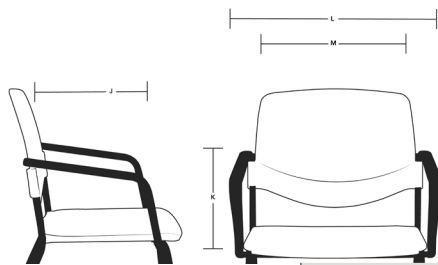

Specifications: Chairs

UPHOLSTERY?:	POLY ONLY		6US		6USB	
	/	WH	/	WH	/	WH
CASTERS?:						
Dimensions						
A - Max Height	31.5"	32.0"	31.5"	32.0"	32.0"	32.5"
B - Max Seat to Floor	17.5"	17.5"	18.5"	19.0"	18.5"	19.0"
C - Max Width	18.0"	18.0"	18.0"	18.0"	18.0"	18.0"
D - Seat Width	18.0"	18.0"	18.0"	18.0"	18.0"	18.0"
E - Backrest Height	16.0"	16.0"	15.5"	15.5"	15.5"	15.5"
F - Max Depth	30.5"	30.5"	30.5"	30.5"	30.5"	30.5"
G - Max Seat Depth	16.0"	18.0"	18.0"	18.0"	17.0"	17.0"
Weights						
Weight Capacity	400 lb	350 lb	400 lb	350 lb	400 lb	350 lb
Product Weight	10.0 lb	10.0 lb	12.5 lb	12.5 lb	14.0 lb	14.5 lb
Stacking Heights						
Max on Floor	6	6	6	6	6	6
Max on Cart	7	7	7	7	7	7

Sutro

COM/COL & key arm specification details
#602

Specifications: Optional Upholstery

	6US	6USB
Textiles¹		
Seat & Back COM	/	0.67 yd
Seat & Back COL	/	9.5 sq ft
Seat COM	0.64 yd	0.64 yd
Seat COL	5.5 sq ft	5.5 sq ft
Back COM	/	0.5 yd
Back COL	/	2.82 sq ft

Need Support? COM/COL amounts are listed for a single product. We are happy to supply yardage requirement quotes for multiple (any more than 1) chair orders, as material cost savings may be realized. Please call 1-800-433-6614 or contact your CAS support at West (CSWest@viaseating.com), South (CSSouth@viaseating.com), North (CSNorth@viaseating.com) or Canada (cscanada@viaseating.com).

Specifications: Arms

	ARM:	SA5
UPHOLSTERY?:	/	6US, 6USB
Dimensions		
J - Armrest Length	13.5"	13.5"
K - Armrest Height	9.5"	9.0"
L - Armrest Width	23.0"	23.0"
M - Width Between Armrests	20.0"	20.0"
Weights		
Product Weight	+3.0 lb	+3.0 lb