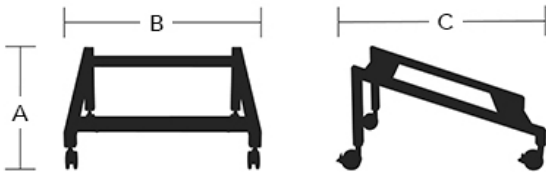

Key Details

Quick Ship / 48-Hour Manufacturing

20 carts made in 48 hours.
See viaseating.com/quick-ship/

Warranty

6 year warranty.
See viaseating.com/warranty/

Specifications

Dimensions	
A - Max Height	14.0"
B - Max Width	29.0"
C - Max Depth	28.0"
Weights	
Weight Capacity	140 lb
Product Weight	17.0 lb