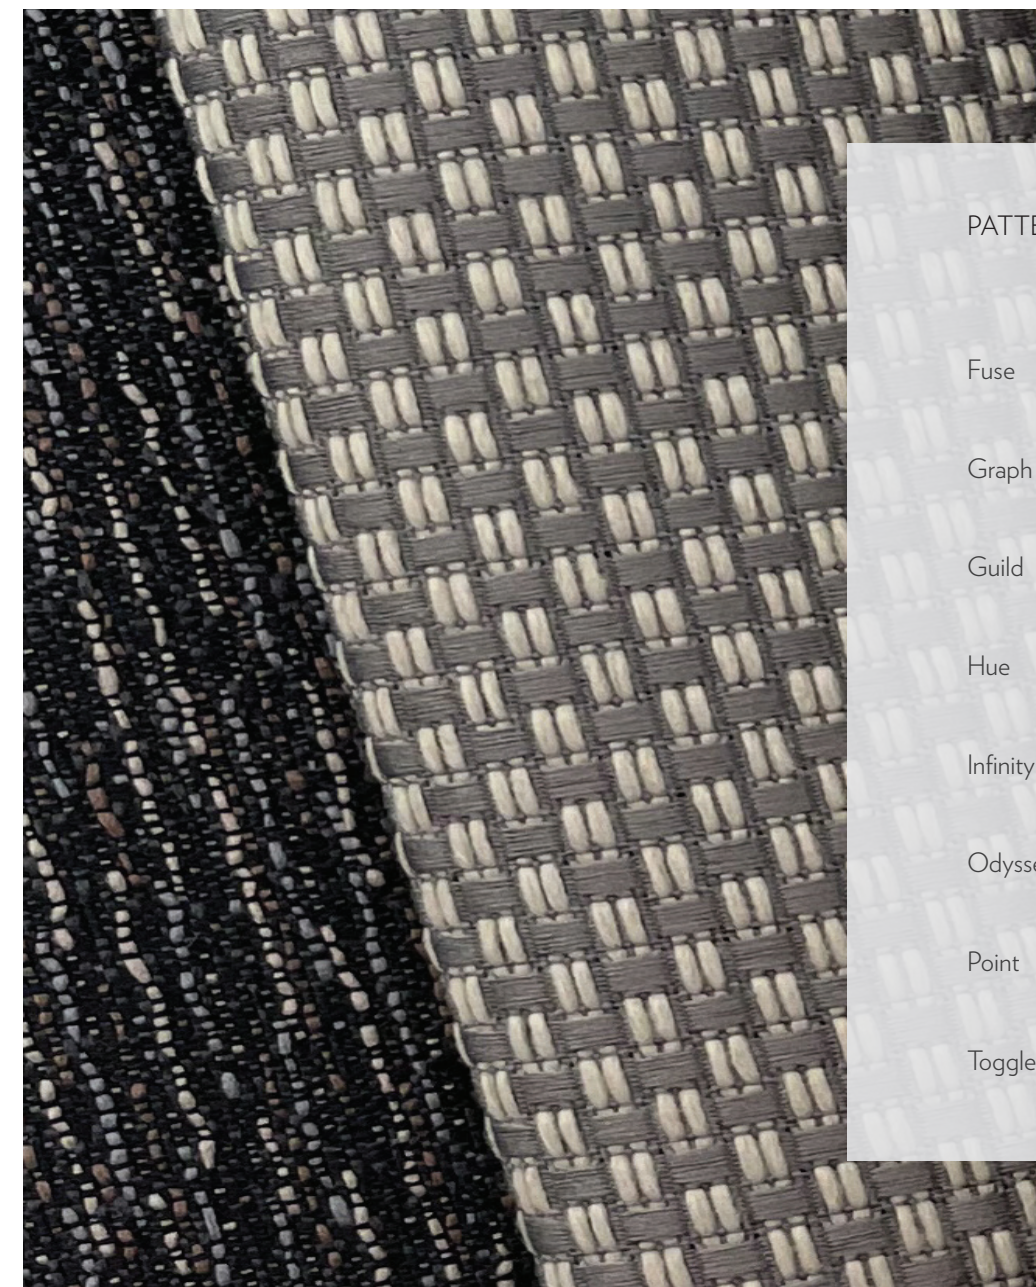

CRUISE

PRIMARY

CAPTAIN

INLET

ALLOY

RUE

CARBON

| PATTERN  | GRADE |
|----------|-------|
| Fuse     | 1     |
| Graph    | 1     |
| Guild    | 1     |
| Hue      | 1     |
| Infinity | 1     |
| Odyssey  | 2     |
| Point    | 2     |
| Toggle   | 1     |