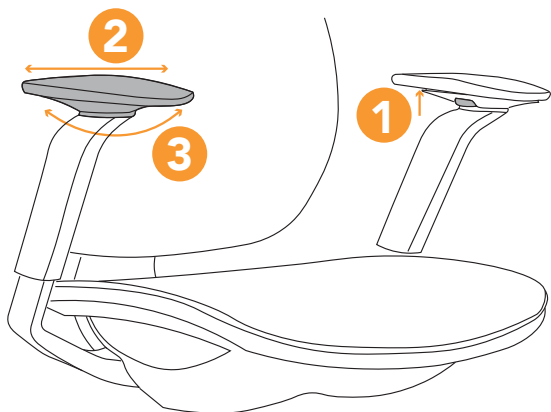

**ONA1/ONA2** Onda 6-way adjustable arm  
with integrated, pivoting armrests.

**1** Arm height adjustment (9 position) - Lift the arm to the desired height. To lower, pull up to unlock & then lower to the desired height. Locks in 1 of 9 positions.

**2** Armrest slide - Grasp arm cap & move forward or back.

**3** Armrest rotation (6 position) - Press the button on the side of the arm cap to release the armrest. Can rotate a full 360° around and lock into 1 of 6 positions.