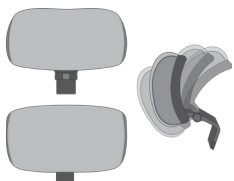

options

arms

Black roll back arm.

Black arm with 8-way adjustments.

Polished arm with 8-way adjustments.

bases

Standard black nylon 5-star swivel base.

Polished aluminum 5-star swivel base.

Brushed aluminum 5-star swivel base.

← Each base can pair with a stool kit/foot ring.

headrest

Intuitive articulating height adjustable headrest.

Please visit our website to find your local representative and browse additional options for this series.