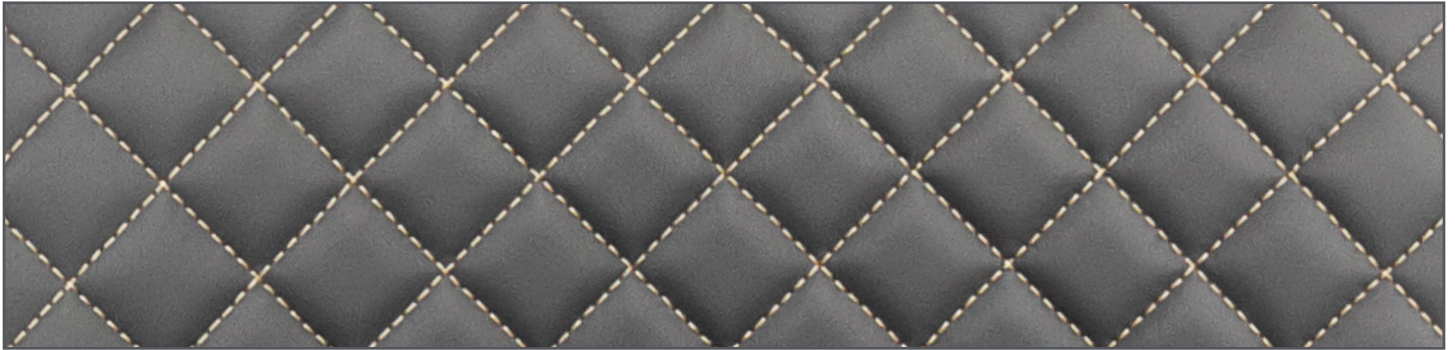

Emphasized Stitch

Select from eight (8) impactful colors of thread. Pair with one of the Via Seating leathers - offered in grade 8, grade 6 and grade 5. It is also available on select vinyls. Play with contrasting colors or enhance with complimentary thread. Emphasized stitch is available on all top-down view stitch lines on lounge, Proform® Panel Stitch, Proform® Parallel Stitch, Proform® Diamond Stitch and Carmel Diamond Stitch.

CTS-03 Black thread

CTS-05 Grey thread

CTS-04 White thread

CTS-06 Cream thread

CTS-07 Chocolate thread

CTS-09 Blue thread

CTS-08 Red thread

CTS-10 Yellow thread